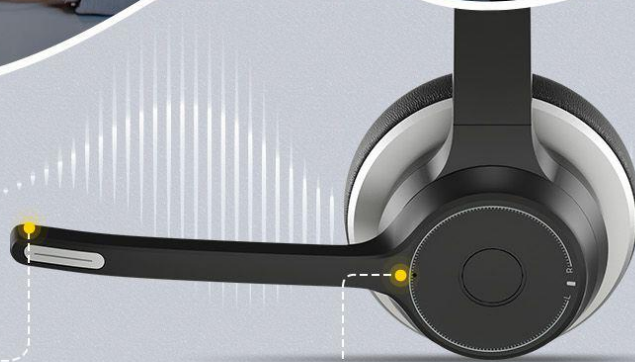

## Dual-Microphone Noise Cancellation

Hear and be heard with improved clarity

**Mic 1**

Capture up your voice

**Mic 2**

Collect the surrounding noise

**Bluetooth & Wired  
Headset with  
Dual Microphone**

**MPow series**

# THC5

Unique Dual Microphone Design:  
THC5 Bluetooth headset with dual  
noise-canceling microphone which  
creates a unique talk zone, making  
sure you are heard, while other  
nearby voices are filtered out