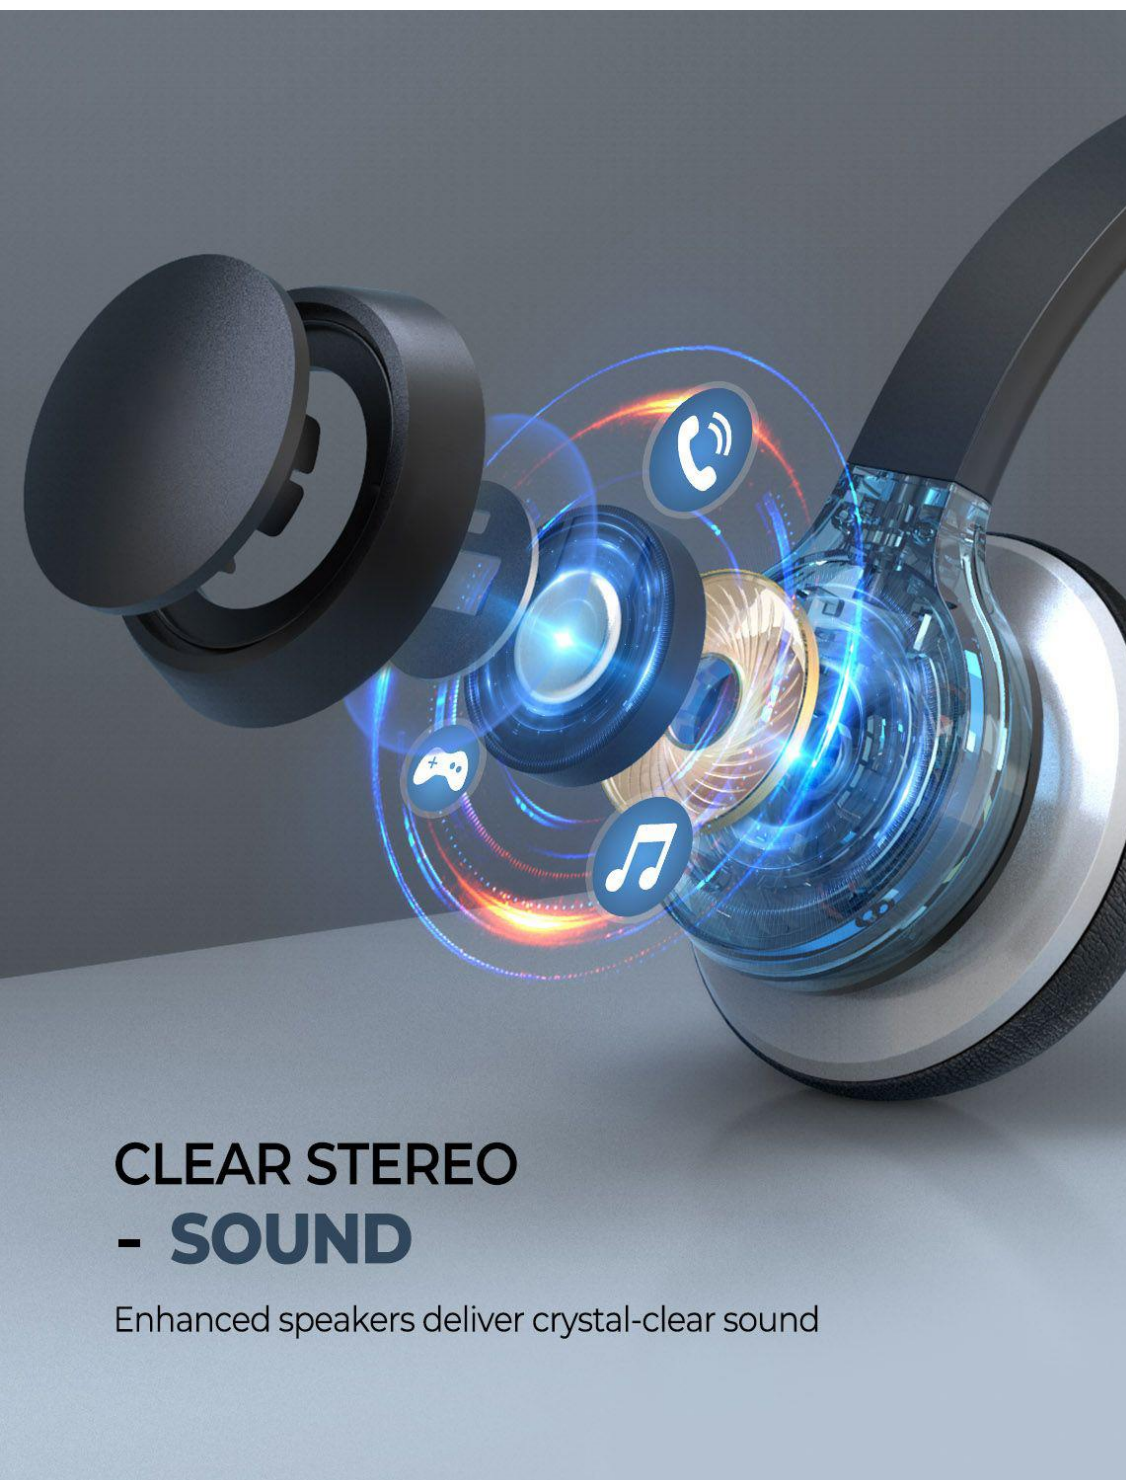

CLEAR STEREO - SOUND

Enhanced speakers deliver crystal-clear sound

Pure Sounds, Clear Calls

The leading chip confers CVC 8.0 microphone with movable boom the most effective noise cancelling technology, which muffles surrounding noises to make the vocal clear and pure at the other end of the call.

CRYSTAL CLEAR SOUND & NOISE-CANCELING MIC:
HD voice for crystal-clear calls and music for better concentration on conversation.
This wireless headset with CVC8.0 noise canceling mic to monitor and counter ambient noise for meeting open office & outdoor requirements, 270° rotatable design to suit for left or right ear.
Perfect for Skype chat, conference calls, call center, webinar.

Note: The mute button can only be used on cellphone, if you need to mute on Skype or other calling software on PC, please set it through software.