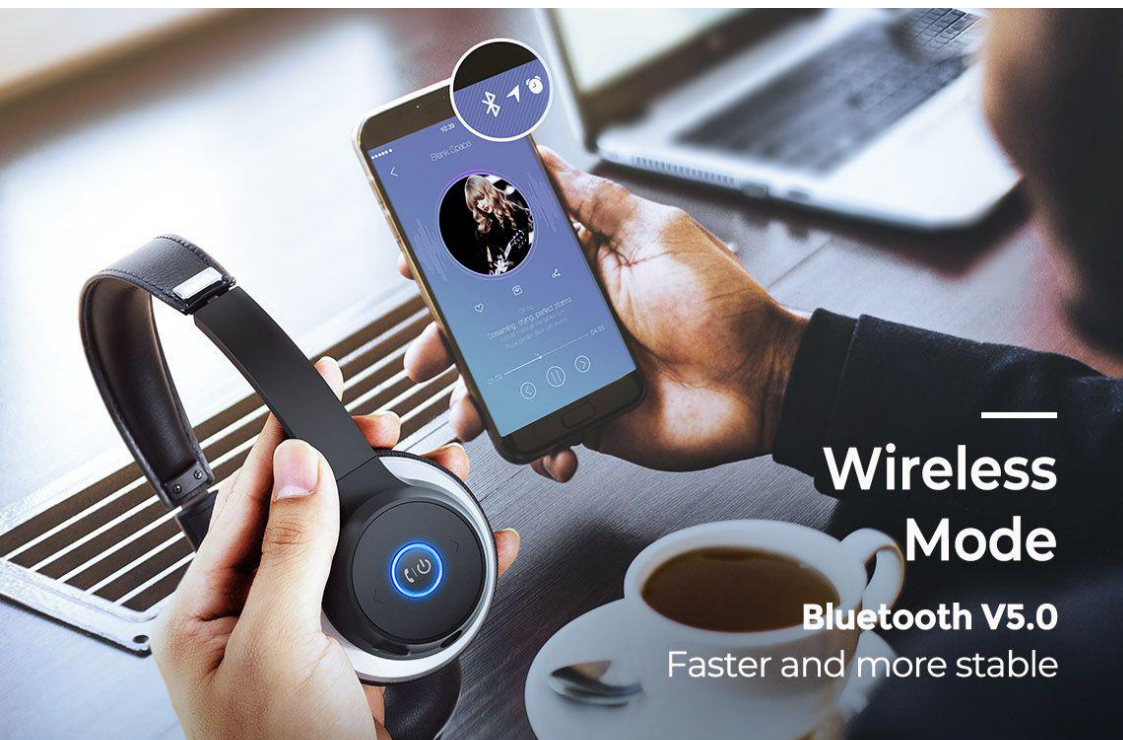

# THC5

Unique Dual Microphone Design:  
THC5 Bluetooth headset with dual  
noise-canceling microphone which  
creates a unique talk zone, making  
sure you are heard, while other  
nearby voices are filtered out