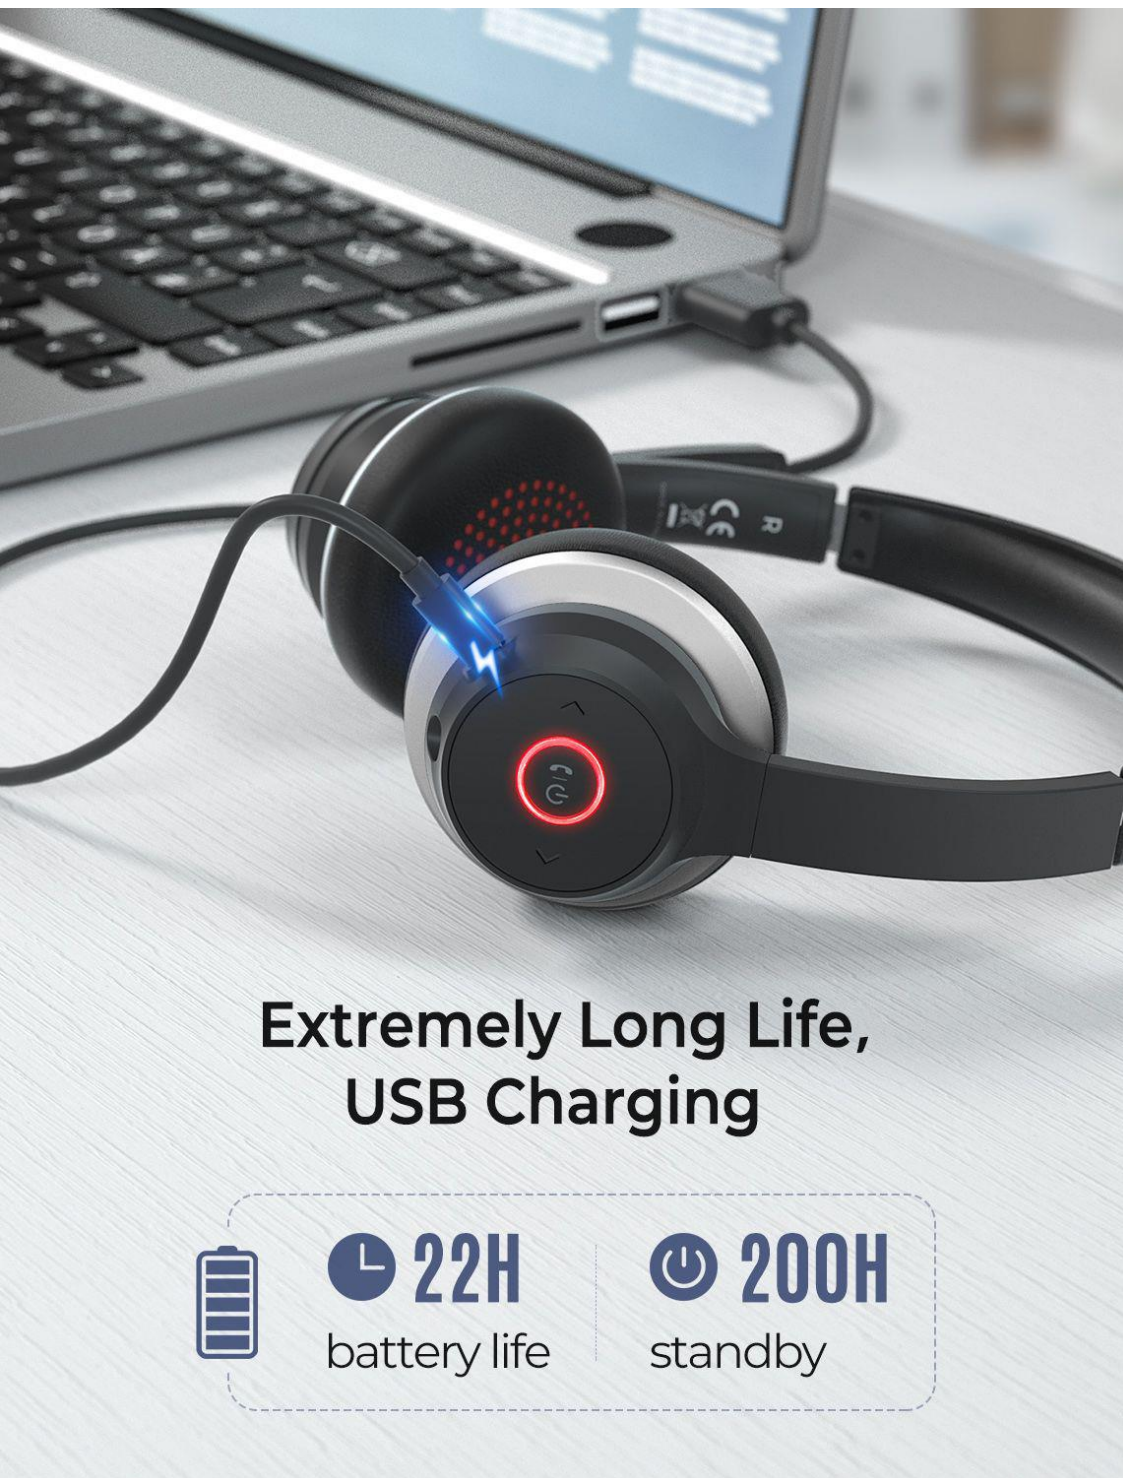

Extremely Long Life, USB Charging

22H
battery life

200H
standby

Always Connected

All-day business work needing calls and communications?

Never worry about running out in any important conference calls conversations, for THC5 Bluetooth 5.0 headsets with 22H playback keeps you always connected with your customers.