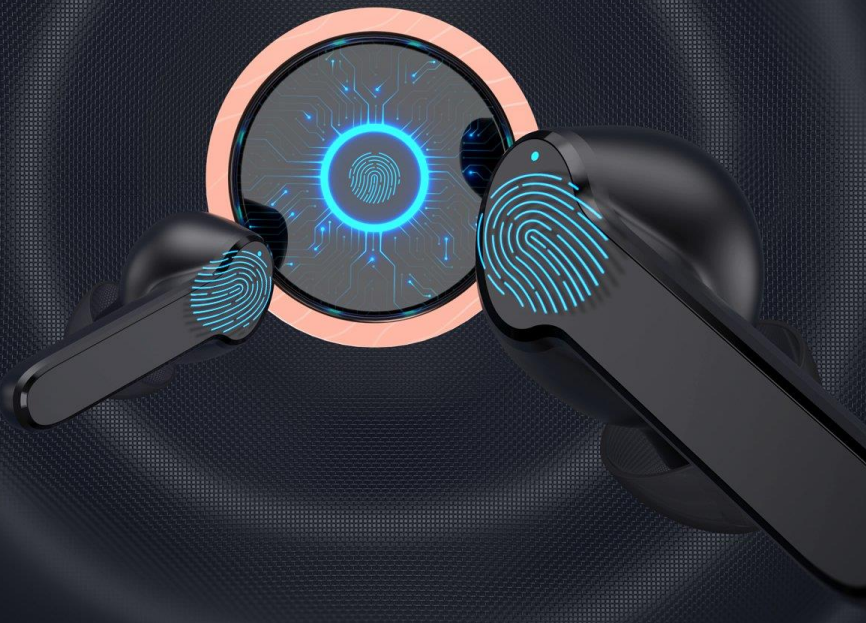

A tiny yet powerful 6mm driver unit sits inside this earbuds, which makes the bass more punchy and the midrange full and textured. TH Mbits S delivers more natural and real sound, fulling of detailed listening experience as if you were at the music scene.

Smart Touch Design

Play/Pause

Skip Tracks

Volume +/-

Mute

Control Calls

Activate Siri

SMART INTERACTIONS

Auto Pairing & Touch Control. TH Mbits S automatically re-connect to your paired device when you take them out of the charging case.

Easy touch design brings you a more comfortable and convenient experience than the hard-to-press physical button.

To reduce the pressure on ears, you only need to lightly touch the earbuds to achieve multiple functions.

You can easily control it without operating the phone.

CLEAR CRISP CALLS

Why Choose Mbits S for Calls ?