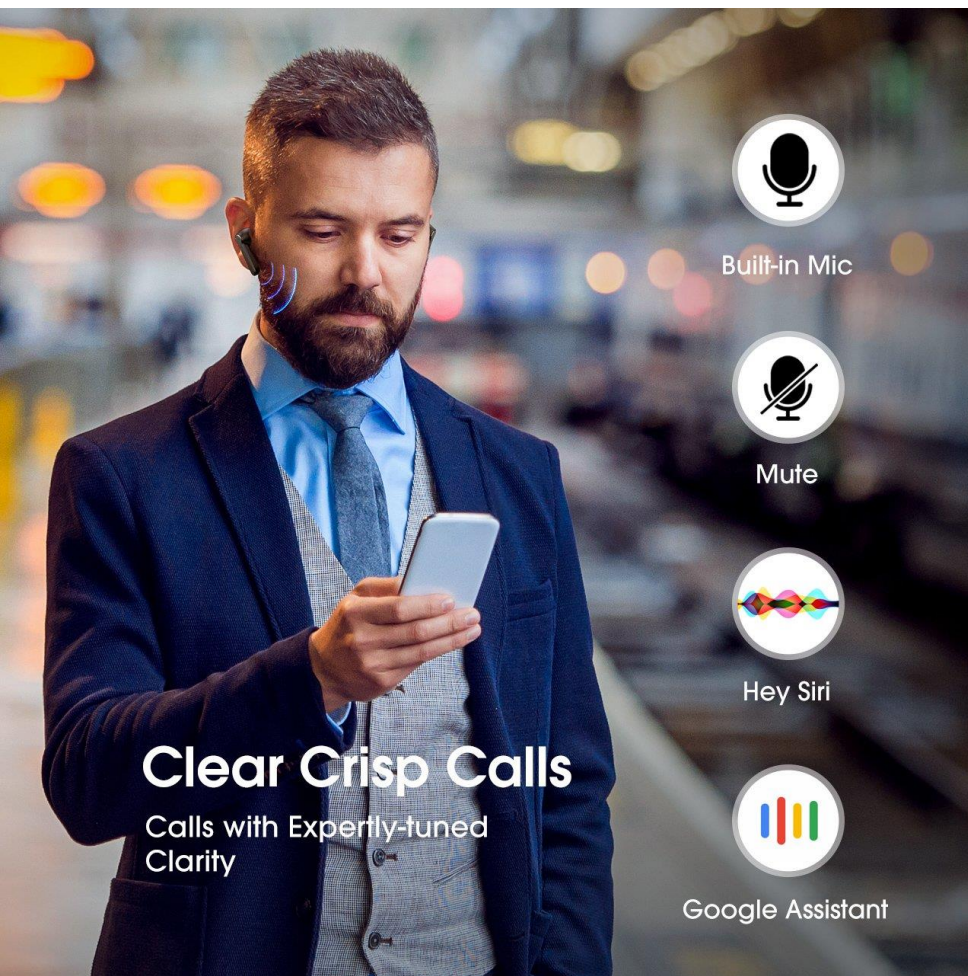

CLEAR CRISP CALLS

Why Choose Mbits S for Calls ?

- No wires, tangled-free
- Easy touch control
- 6h of talk time with full charge
- An extra of 29h with the case
- Calls with expertly-tuned clarity
- Bluetooth 5.0, stable connection