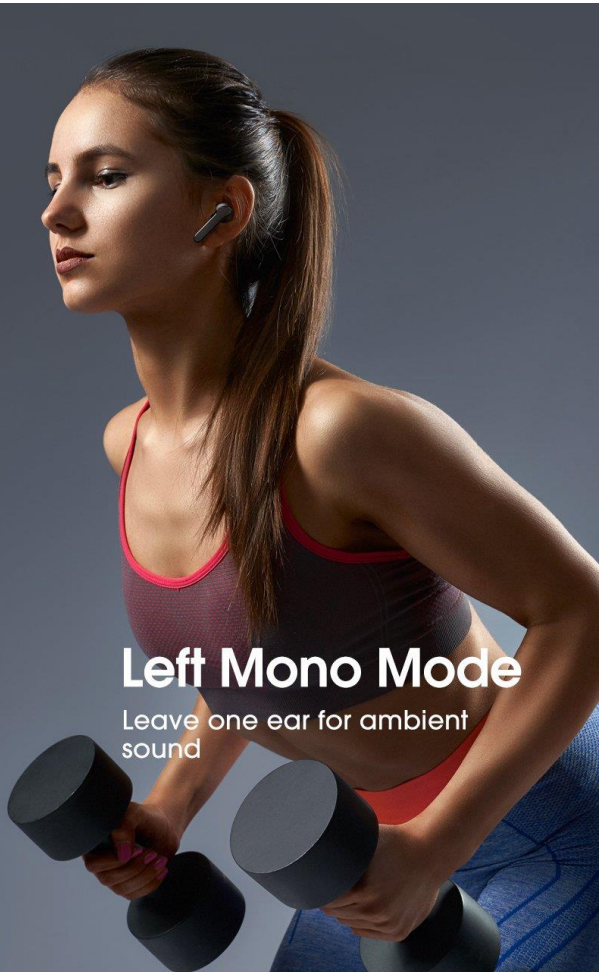

Right Mono Mode
Choose either earbud as mono mode