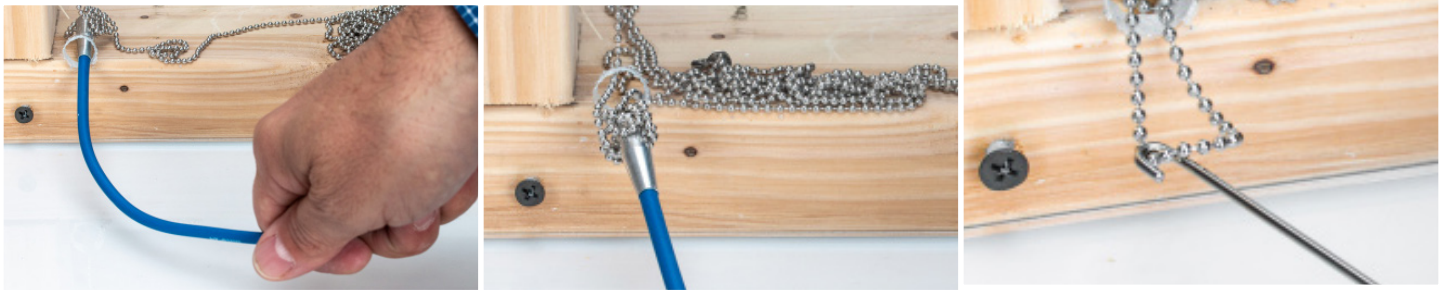

7/32" diameter head with magnet

5/16" diameter head with larger magnet

The MRS-24 - MagneTrier™ is the perfect tool to help fish wires through walls.

Kit includes:

- 24" Flexible Magnetic Retriever
- **MRS-RH20** Expandable Retriever Hook
- Storage Pouch
- **MRS-BC10** 10' Ball Chain with 3/4" loop and eyelet

Easy to use:

- Drill a hole in the wall or attic plate less than 3/4"
- Drop ball chain in the hole, the 3/4" ring stop will keep the chain from falling through
- Make a roughly 1/23" hole at the wall
- Use blue magnetic retriever to find the chain and use the MRS-RH20 hook to help pull chain through hole

SPECIFICATIONS

WEIGHT	0.190 lbs (86.2g)
LENGTH	24" (609.6mm)
UPC #	811490019867