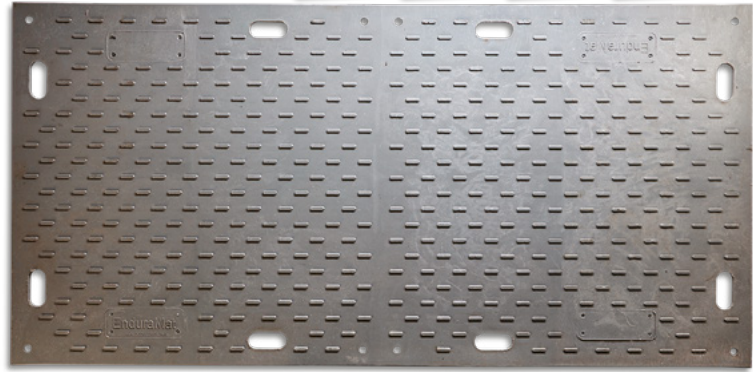

ENDURAMAT™

GROUND PROTECTION MAT

Heavy duty ground protection mat suitable for worksites, events and creating temporary access. The EnduraMat has a small grip on the top and a large grip on the bottom, making it suitable for vehicle access and pedestrian access.

PRODUCT RANGE

ENDURAMAT™

Usage Benefits

- ▶ Clearly demarcate walkways and thoroughfares to avoid hazards
- ▶ Create stable ground conditions for heavy vehicles
- ▶ Clearly signpost to inform, educate and navigate pedestrians
- ▶ Create clear passageways to help reinforce social distancing measures
- ▶ Create semi-permanent roadways using heavy-duty couplers
- ▶ Create portable roadways using light-duty couplers
- ▶ Enquire about minimum order quantities for customisations

ENDURAMAT

Product No.	0651
Width	1220mm
Length	2440mm
Height	12mm
Weight	32kg
Quantity / Pallet	20
Colour	Grey

ENDURAMAT COUPLER HEAVY DUTY

Product No.	0648
Width	178mm
Length	178mm
Height	8mm
Weight	2kg
Quantity / Pallet	100
Colour	Silver

ENDURAMAT COUPLER LIGHT DUTY

Product No.	0652
Width	132mm
Length	95mm
Height	3mm
Weight	0.2kg
Quantity / Pallet	100
Colour	Silver