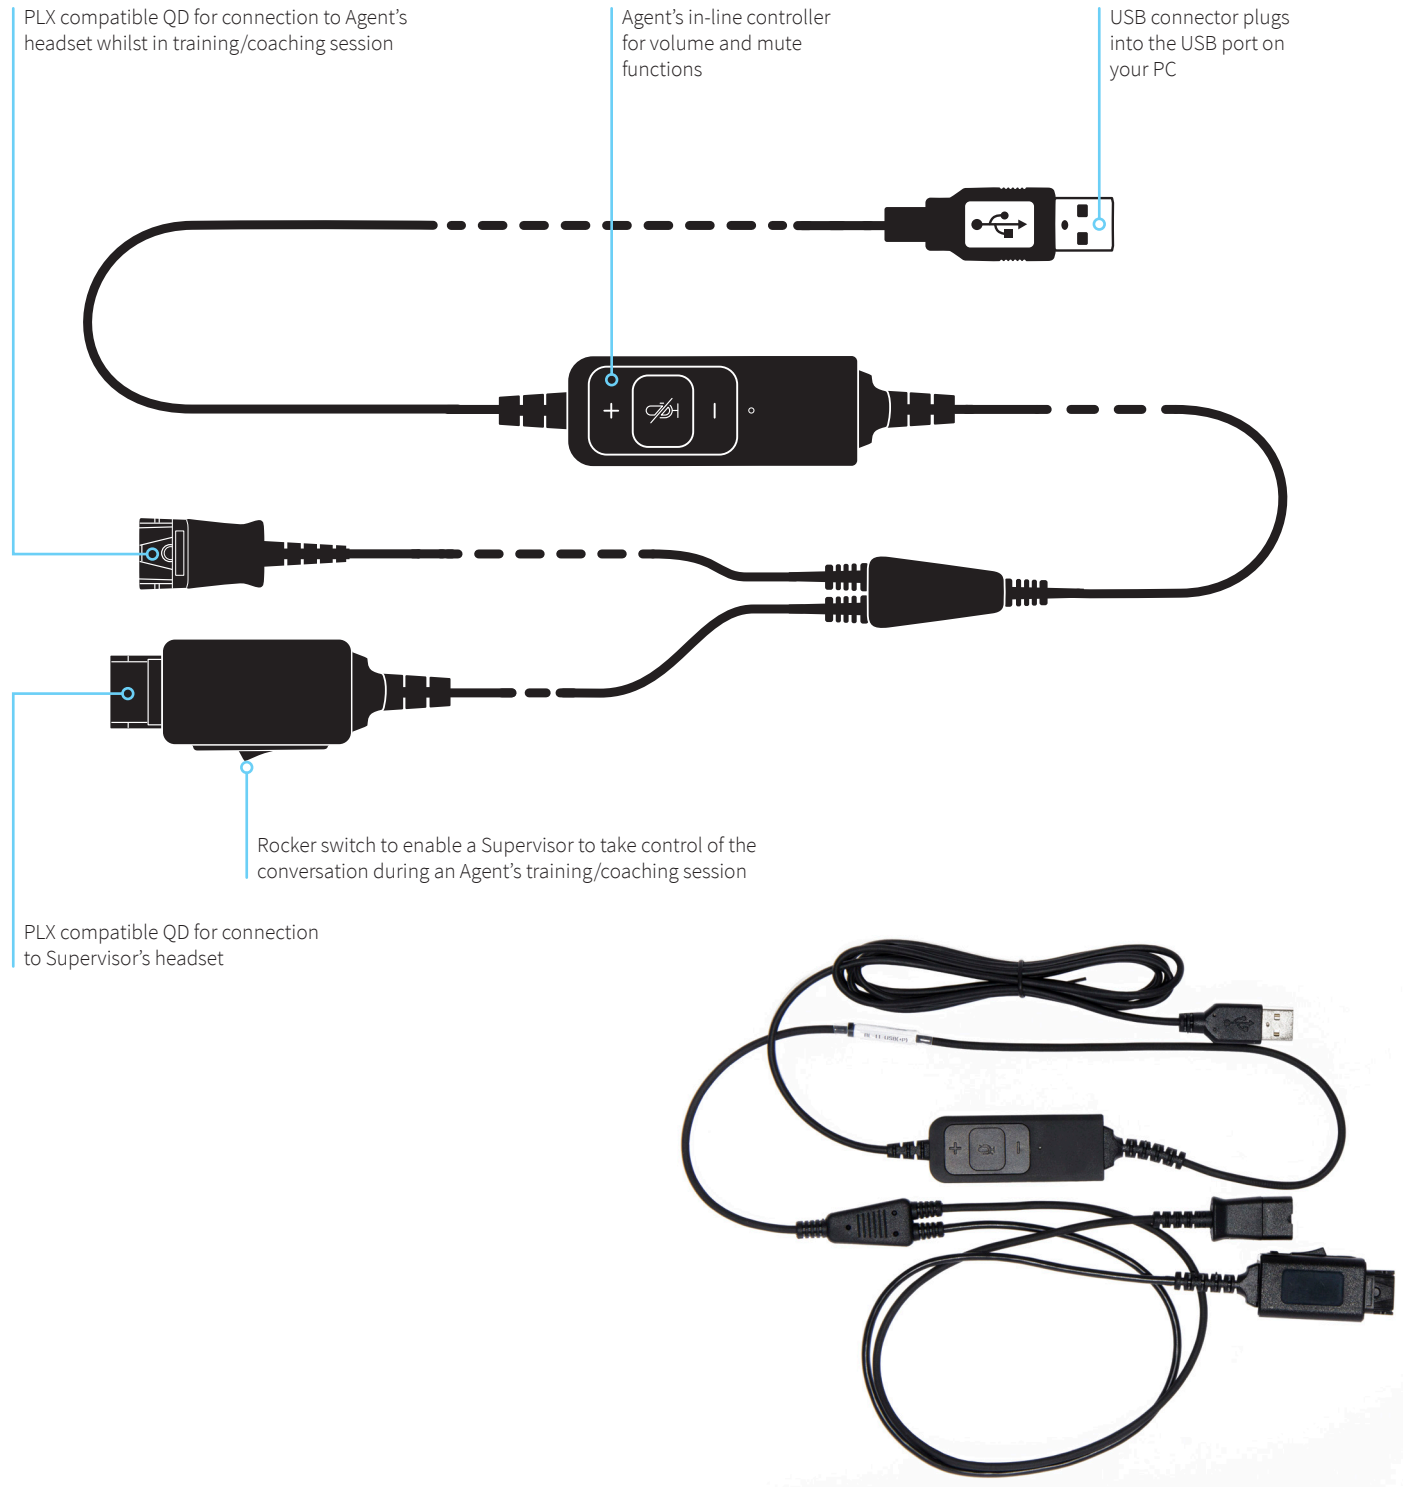

BL-11-USB+P

'Y' Training Lead - PLX compatible QD to USB

The BL-11-USB+P is a 'Y' Training Lead that allows supervisors to listen to an agent's call during a training/coaching session and take control if needed. The lead has a USB connection at one end of the lead that plugs into the USB port on your PC and two QD's for headset connection. It has an in-line control with volume and mute functions.

Bottom Leads connect your headset to your telephone.

PLX = JPL's Quick Disconnect Technology compatible with Plantronics™ QD's.

Visit: <http://www.jpltele.com/jpl-compatibility.aspx> for our full headset bottom lead compatibility table.