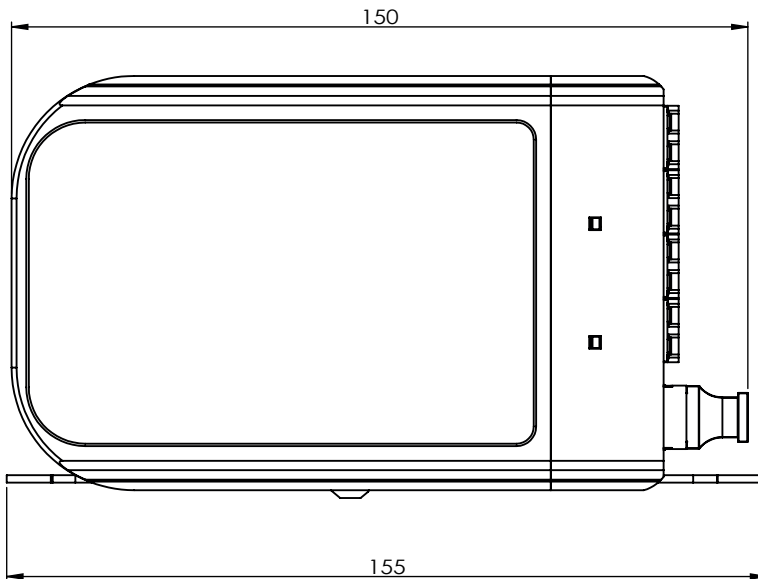

ISOMETRIC VIEW

PROPRIETARY AND CONFIDENTIAL

The information contained in this drawing is the sole property of AFL. Any reproduction in part or as a whole without the written permission of AFL is prohibited.

U-Series Fanout Cassette, 16 Fiber, MPO Base-8 to LC, Polarity F

Unless otherwise specified dimensions are in mm.

Date uploaded: 01/02/2024