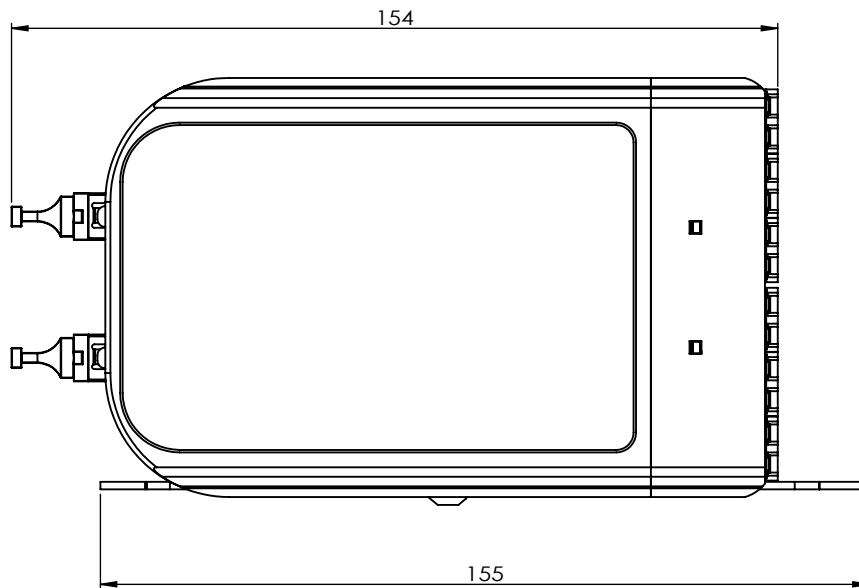

PROPRIETARY AND CONFIDENTIAL

The information contained in this drawing is the sole property of AFL. Any reproduction in part or as a whole without the written permission of AFL is prohibited.

U-Series Fanout Cassette, 24 Fiber, MPO Base-12 to LC, Polarity F

Unless otherwise specified dimensions are in mm.

Date uploaded: 01/02/2024