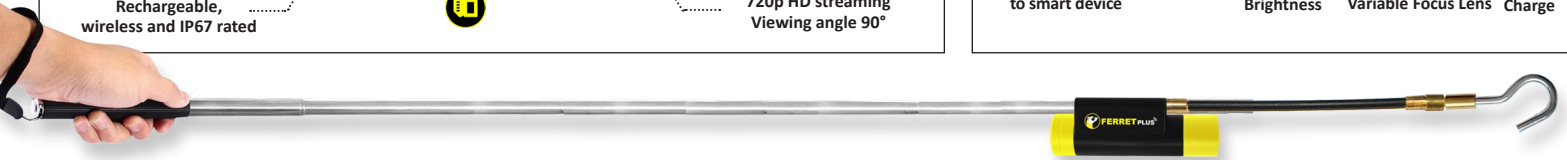

Better enclosed space visibility

NEW
APP CONTROLLED VARIABLE FOCUS LENS

Adjustable bright white LEDs for improved clarity

NEW
FERRET ALWAYS UP VIEWING MODE

720p HD streaming
Viewing angle 90°

CONNECT TO YOUR SMART DEVICE

Photo/video direct to smart device

Gallery

Adjustable Brightness

App controlled Variable Focus Lens

Super Fast Charge

INSPECT WITH THE FERRET PRO - SMART TOOL. SMART CHOICE.

PACKAGING - FERRET PLUS

tele cron