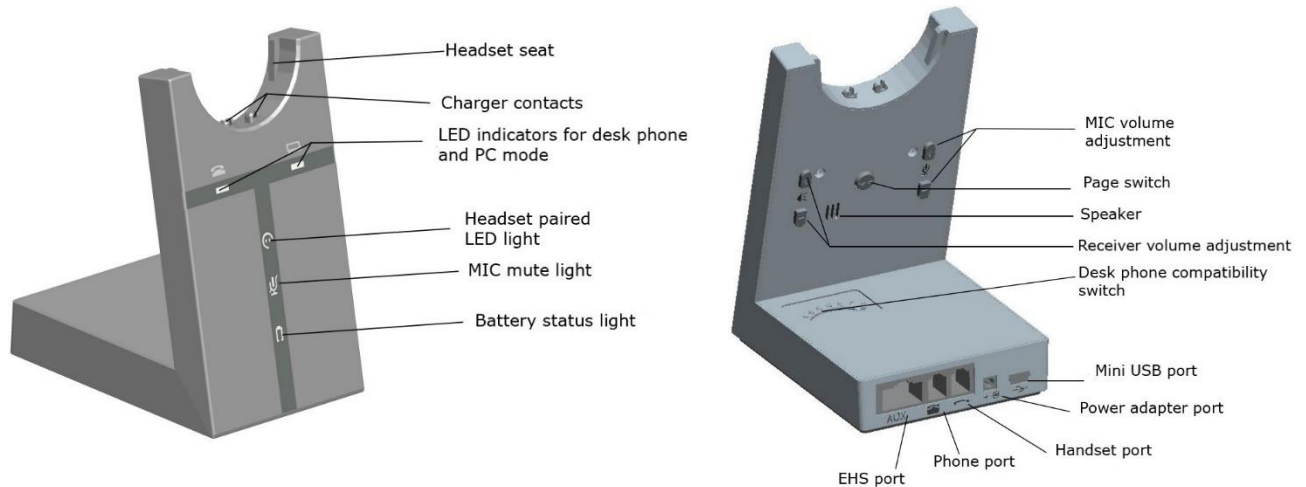

## TH9400 DECT wireless headset

This DECT wireless series is designed to provide flexible connectivity to deskphone and softphone or both at the same time. Excellent noise canceling technology with a range of up to 150 meters and up to 8 hours talk time. Support Handset lifter or EHS for remote answer / end calls with the possibility of pair up to 4 headsets for conference calls.

They are also compatible with many leading softphone applications.

Softphone      Hardphone  
Monaural      Binaural  
DECT Wireless Headsets

- Advanced Noise Filters Eliminating 80% of Background Noise
- Acoustic Shock Protection
- Soft and comfortable foam ear cushions
- Adjustable and Flexible Microphone Boom
- HD Audio Quality
- Stable Transmission
- Work properly with Computer & Laptop

## TEHNIICAL DESCRIPTION

Details	Information
Connects to	Softphone and Hardphone
Wireless standard	(CAT - IQ) European DECT and U.S. DECT
DECT frequencies	EU DECT:1.88-1.90 Ghz, US:1.92-1.93Ghz
DECT range	For European DECT, up to 120 meters from DECT headset base to headset For U.S. DECT, up to 350 feet from DECT headset base to headset
Microphone	Noise-cancelling microphone
Sound	DSP noise reduction; echo cancellation; tone control; wideband audio
Call control	Multi-function button support for answer calls, end calls,docking operations also answer and end calls
Base connections	RJ-11 for handset, RJ-11 for hardphone (or headset port), RJ-45 for AUX, Mini USB for PC
Battery features	Lithium Ion-polymer, 300 mAh, typical, Up to 8 hour

## PRODUCT MODELS

Model	Description
TH9400 Monaural	Over-the-head, Monaural, NC
TH9400 Binaural	Over-the-head, Binaural, NC
Authorised distributor:	 telecroatian network <a href="http://www.telecron.net">www.telecron.net</a>